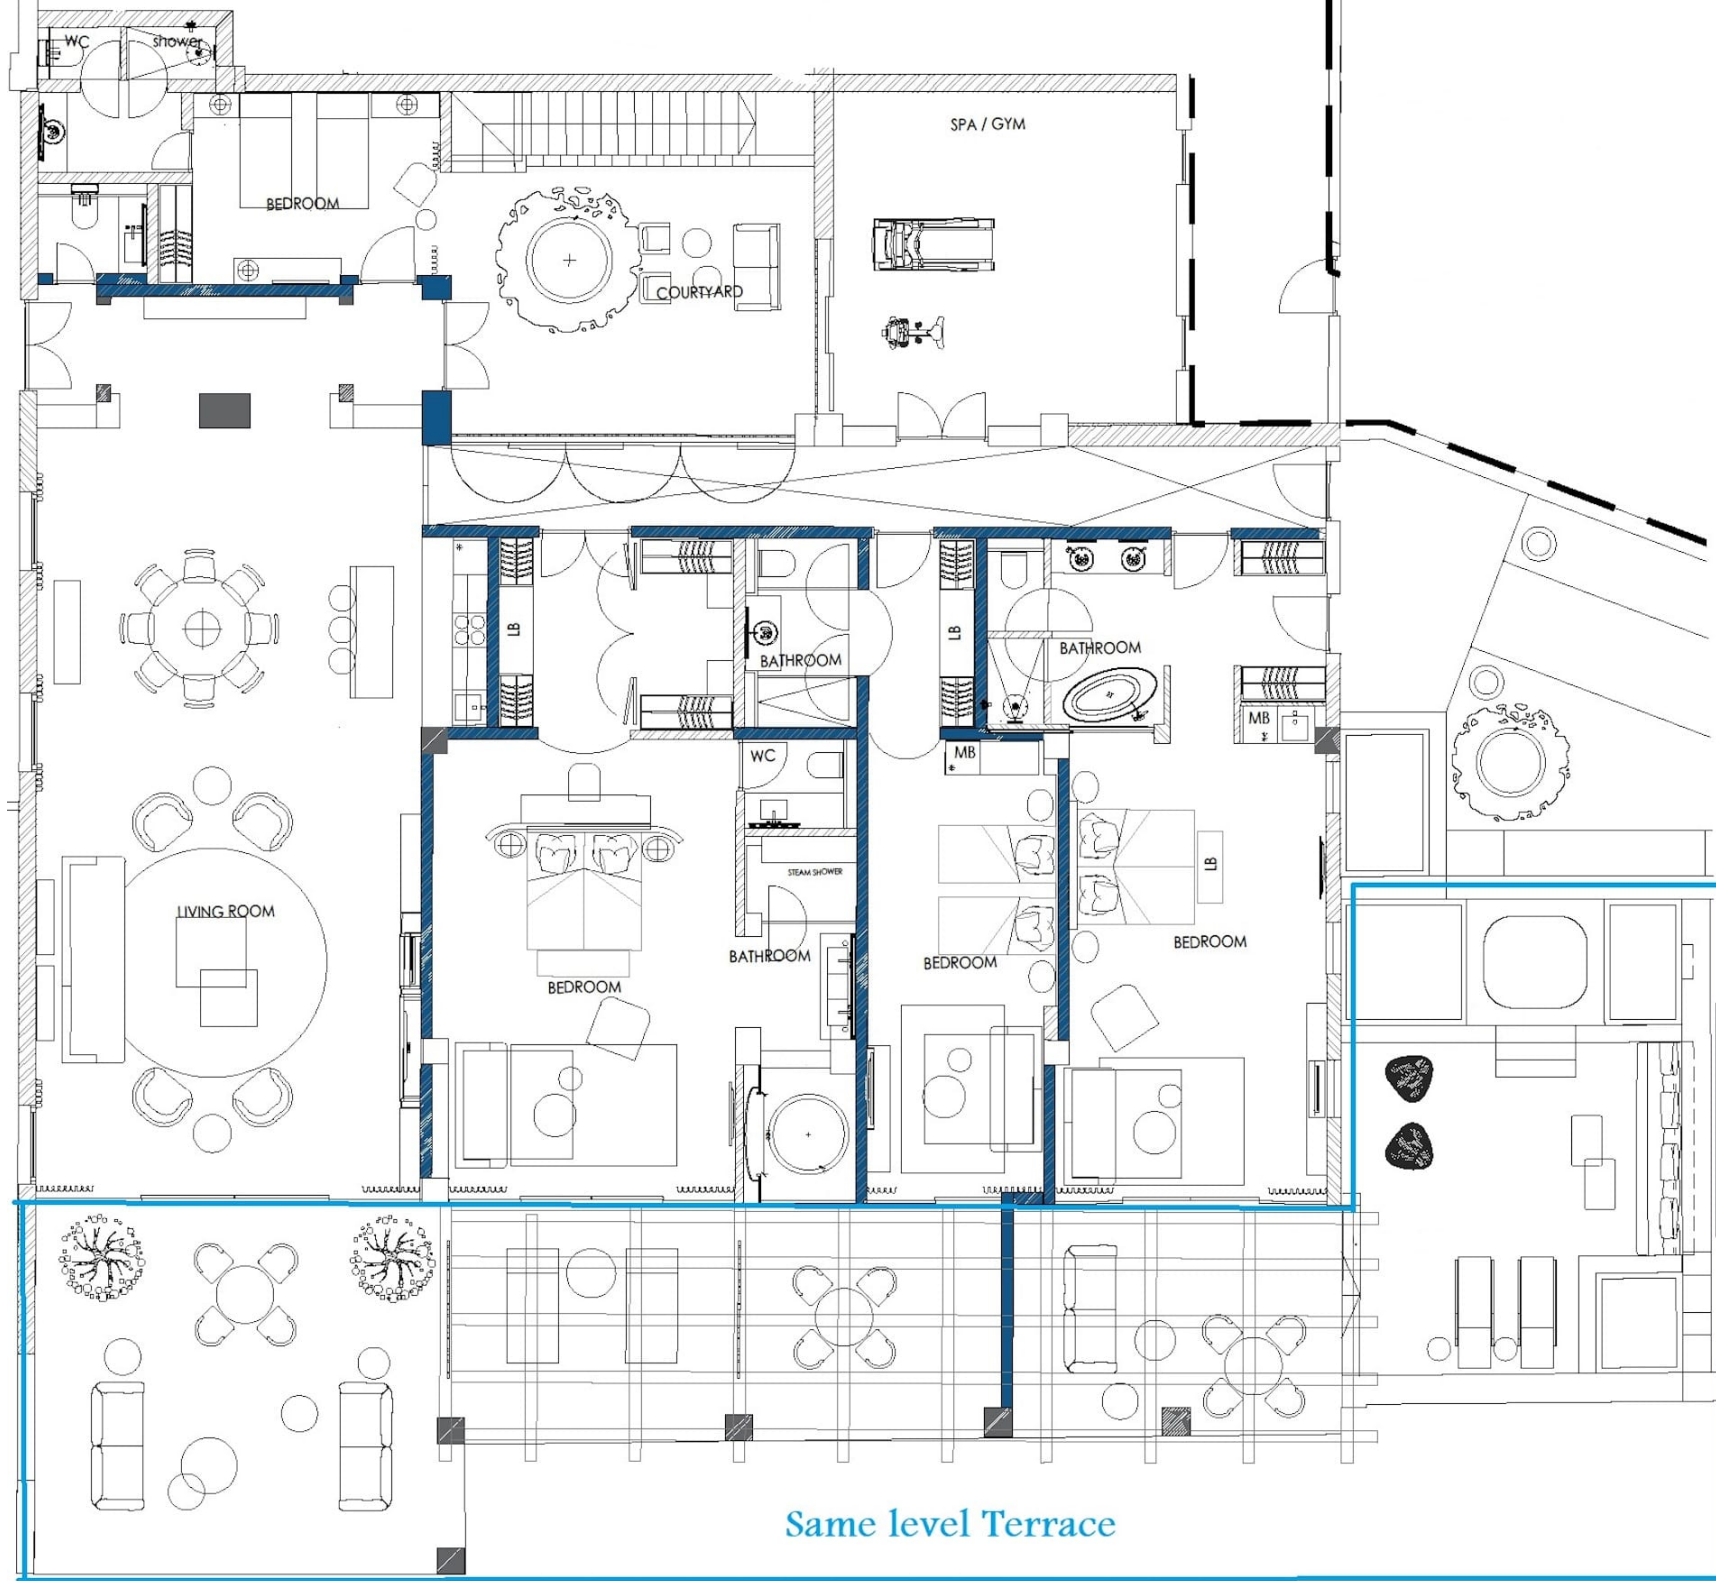

LEGEND

- 1 GRAND SUITE ARRIVAL COURTYARD
- 3 SERVICE ENTRY
- 4 LOWER COURTYARD
- 5 BBQ/ OUTDOOR KITCHEN
- 7 SEATING AREA
- 8 SWIMMING POOL
- 9 SUN LOUNGERS
- 10 SHALLOW REFLECTION POOL
- 11 LOUNGE/ DINING TERRACE
- 13 SHOWER
- 14 SUNKEN IN BUILT SEATING WITH FIRE PIT
- 15 MASTER BEDROOM TERRACE

Same level Terrace